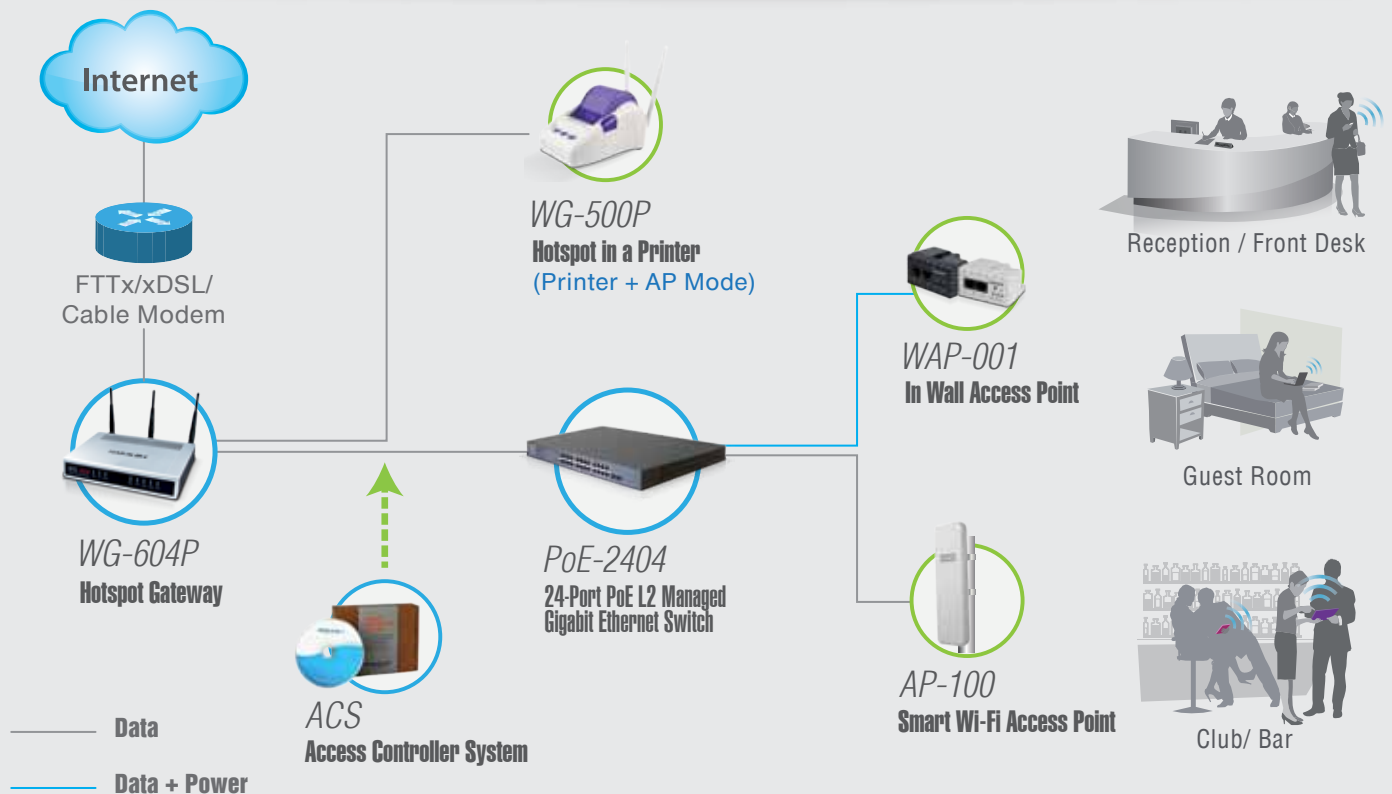

Best Solution

Midium-Sized Hotspot Solutions

200

contemporaneous users

Entry-level Solution for any industries, the application is perfect for Bed & Breakfast, Coffee Shop/ Restaurant, Airport/ Transportation Center and Campus Library/ Scenic Square.

Key Features

- **Mass Deployment, Monitor and Auto Recovery & Restoration** for APs
- **Instant Hotspot** without printing numerous tickets
- Affordable **High Performance, Durability & Security**
- IP Plug and Play Technology
- **Deployment Efficiency, Easy Setup & Maintenance**
- **Mini Wall-Mounted Wireless-N PoE AP Integrated with ACS**
- **Independent CPU & WLAN Module** Provide 3.5 times Faster than **SoC Solution**
- Support **VPN Pass Through**
- **AAA Control & 10 Billing profiles** supported
- Support IEEE 802.1Q VLAN
- Support **Online Payment**
- **Layer 2 Isolation** for Higher Security

Best Solution

Large-Sized Hotspot Solutions

300-1000

contemporaneous users

Scalable Architecture for Medium to Large-sized Hotel, the solution provides the high-performance gateway and *Access Controller System (ACS)* Integrated to help *APs deployment* and *decrease failure connections*. It also provides Internet Billing Solution with PMS System for Hospitality.

Key Features

- *Hotel Property Management Systems (PMS) Integration* with *Micros Fidelio / West Soft / Opera Interface*
- *Mass Deployment, Monitor* and *Auto Recovery & Restoration* for *APs*
- Eco Friendly Devices with *High Performance, Durability & Security*
- *Mini Wall-Mounted Wireless-N PoE AP Integrated* with *ACS*
- *Instant Hotspot* without printing numerous tickets
- Support *VPN Pass Through*
- *Bandwidth Management* by *Device, User or Billing Profile*
- IP Plug and Play Technology
- Static Account for Event
- Support *Online Payment*
- AAA Control & *10 Billing Profiles* Supported
- *Layer 2 Isolation* for Higher Security
- Support IEEE 802.1Q VLAN
- *NAT Pool* for Improving VPN Connection Quality