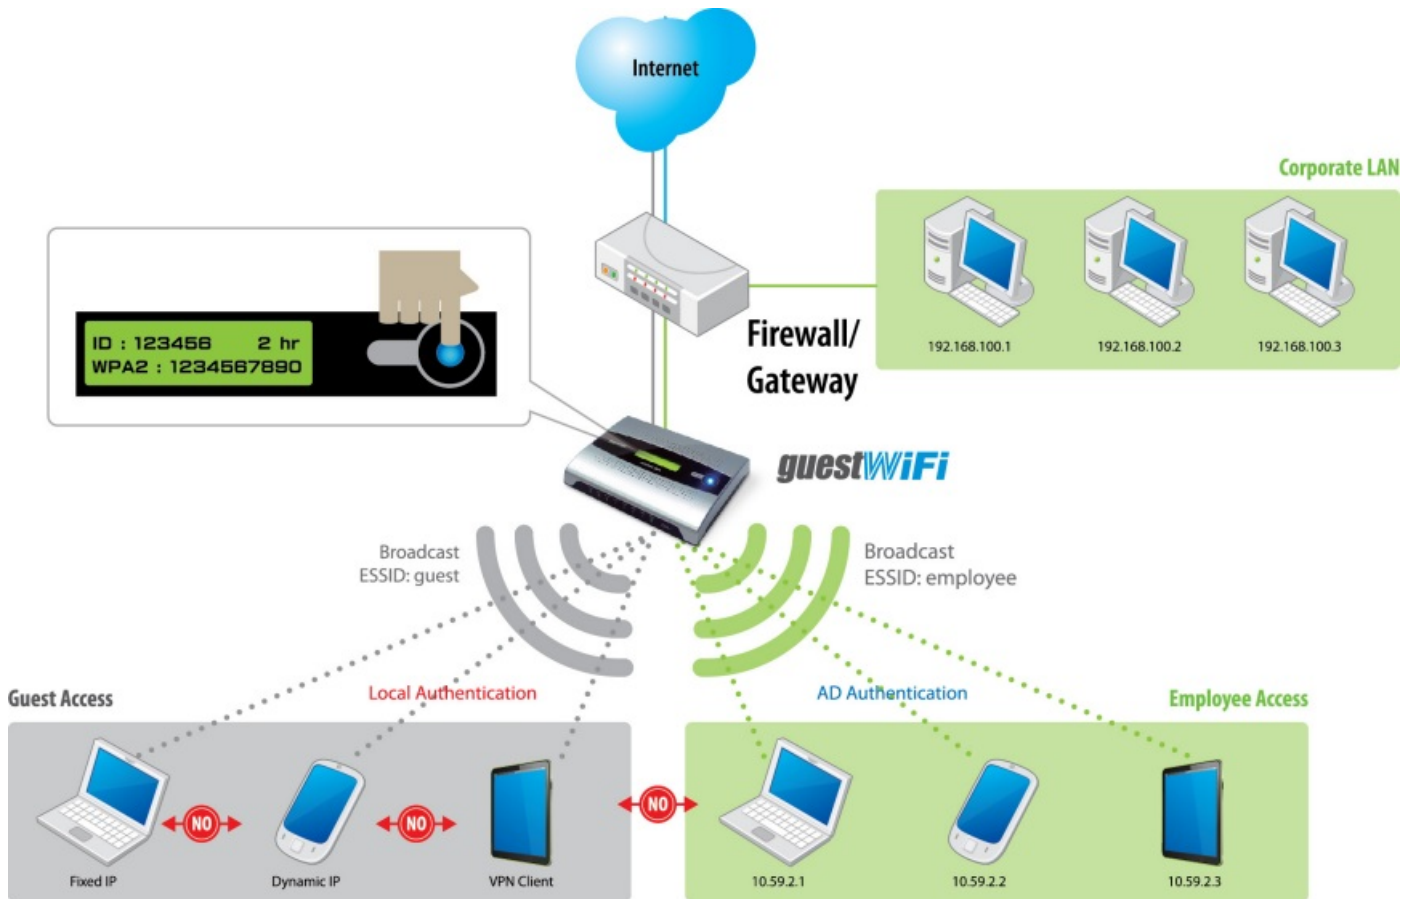

GW-1 guestWiFi Application Diagram

Application Place

Small and Medium Business, Small Office and Home Office(SOHO) Guests and employees can share WiFi service in the meeting room and office, save your money and labor cost to manage and buy another router for guest WiFi service.

Enterprises

Banking, Service Center, Chain Hotel/Cafe/Store

ne-touch WiFi account generator is easy for you to provide ubiquitous WiFi service in the lobby and store, increase your customer's satisfaction and sales revenue.

Government and Education

Generate a guest account with a single click, save your labor cost to manage and provide civilians and students free WiFi service in the lobby, meeting room and library.